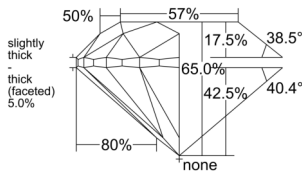

GIA®

FACSIMILE

GIA REPORT 6531136661

Verify this report at GIA.edu

GIA NATURAL DIAMOND DOSSIER®

August 14, 2025
GIA Report Number 6531136661
Shape and Cutting Style ..... Round Brilliant
Measurements ..... 5.46 - 5.53 x 3.57 mm

GRADING RESULTS

Carat Weight ..... 0.70 carat
Color Grade ..... D
Clarity Grade VVS2
Cut Grade ..... Very Good

ADDITIONAL GRADING INFORMATION

Polish ..... Excellent
Symmetry ..... Very Good
Fluorescence ..... Strong Blue
Clarity Characteristics ..... Indented Natural, Pinpoint
Inscription(s): GIA 6531136661

PROPORTIONS

Profile to actual proportions