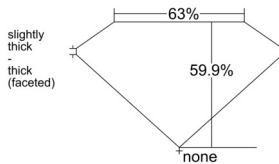

GIA®

FACSIMILE

GIA REPORT 6531142768

Verify this report at GIA.edu

GIA NATURAL DIAMOND DOSSIER®

August 16, 2025
GIA Report Number 6531142768
Shape and Cutting Style ..... Marquise Brilliant
Measurements ..... 6.66 x 3.62 x 2.16 mm

GRADING RESULTS

Carat Weight ..... 0.30 carat
Color Grade ..... E
Clarity Grade VS1

ADDITIONAL GRADING INFORMATION

Polish ..... Excellent
Symmetry ..... Very Good
Fluorescence ..... None
Clarity Characteristics ..... Feather, Pinpoint
Inscription(s): GIA 6531142768

PROPORTIONS

Profile not to actual proportions

GRADING SCALES

GIA COLOR SCALE		GIA CLARITY SCALE			
COLORLESS	D	VERY VERY SLIGHTLY INCLUDED	FLAWLESS		
	E		INTERNALLY FLAWLESS		
	F	VERY SLIGHTLY INCLUDED	VS₁		
	G		VS₂		
	H		VS₁		
	NEAR COLORLESS	I	SLIGHTLY INCLUDED	VS₂	
		J		SI₁	
		FAINT	K	INCLUDED	SI₂
			L		I₁
			M		I₂
VERT LIGHT	N	INCLUDED	I₃		
	O				
	P				
	Q				
	R				
	S				
	T				
LIGHT	U				
	V				
	W				
	X				
Y					
Z