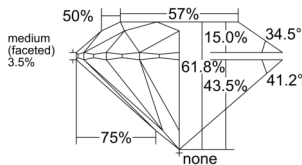

GIA®

FACSIMILE

GIA REPORT 6531150879

Verify this report at GIA.edu

GIA NATURAL DIAMOND DOSSIER®

August 20, 2025
GIA Report Number 6531150879
Shape and Cutting Style ..... Round Brilliant
Measurements ..... 4.56 - 4.58 x 2.82 mm

GRADING RESULTS

Carat Weight ..... 0.36 carat
Color Grade ..... F
Clarity Grade S11
Cut Grade ..... Excellent

ADDITIONAL GRADING INFORMATION

Polish ..... Excellent
Symmetry ..... Excellent
Fluorescence ..... None
Clarity Characteristics ..... Cloud, Crystal
Inscription(s): GIA 6531150879

PROPORTIONS

Profile to actual proportions