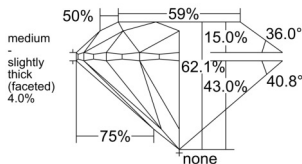

GIA®

FACSIMILE

GIA REPORT 6531160143

Verify this report at GIA.edu

GIA NATURAL DIAMOND DOSSIER®

August 19, 2025
GIA Report Number 6531160143
Shape and Cutting Style ..... Round Brilliant
Measurements ..... 4.71 - 4.75 x 2.94 mm

GRADING RESULTS

Carat Weight ..... 0.41 carat
Color Grade ..... H
Clarity Grade VVS1
Cut Grade ..... Excellent

ADDITIONAL GRADING INFORMATION

Polish ..... Excellent
Symmetry ..... Excellent
Fluorescence ..... Medium Blue
Clarity Characteristics..... Pinpoint, Feather, Indented Natural
Inspection(s): GIA 6531160143

PROPORTIONS

Profile to actual proportions