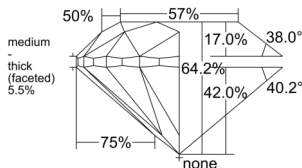

GIA®

FACSIMILE

GIA REPORT 6531171190

Verify this report at GIA.edu

GIA NATURAL DIAMOND DOSSIER®

August 20, 2025
GIA Report Number 6531171190
Shape and Cutting Style ..... Round Brilliant
Measurements ..... 4.76 - 4.83 x 3.08 mm

GRADING RESULTS

Carat Weight ..... 0.46 carat
Color Grade ..... G
Clarity Grade VS1
Cut Grade ..... Very Good

ADDITIONAL GRADING INFORMATION

Polish ..... Excellent
Symmetry ..... Very Good
Fluorescence ..... None
Clarity Characteristics..... Cloud, Needle, Indented Natural
Inspection(s): GIA 6531171190

PROPORTIONS

Profile to actual proportions

GRADING SCALES

GIA COLOR SCALE

COLORLESS	D
	E
	F
	G
	H
	I
	J
NEAR COLORLESS	K
	L
	M
	N
	O
	P
	Q
	R
	S
	T
	U
	V
	W
	X
	Y
LIGHT	Z

GIA CLARITY SCALE

FLAWLESS	VERY VERY SLIGHTLY INCLUDED	VVS₁	VERY SLIGHTLY INCLUDED	SI₁	SLIGHTLY INCLUDED	I₁	
							FLAWLESS
INTERNALLY FLAWLESS	VERY SLIGHTLY INCLUDED	VVS₂	VERY SLIGHTLY INCLUDED	SI₂	SLIGHTLY INCLUDED	I₂	
		VS₁		VS₂		I₃	

GIA CUT SCALE

EXCELLENT
VERY GOOD
GOOD
FAIR
POOR