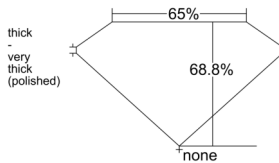

GIA®

FACSIMILE

GIA REPORT 6531173136

Verify this report at GIA.edu

GIA NATURAL DIAMOND DOSSIER®

August 20, 2025
GIA Report Number 6531173136
Shape and Cutting Style ..... Emerald Cut
Measurements ..... 4.62 x 3.41 x 2.34 mm

GRADING RESULTS

Carat Weight ..... 0.37 carat
Color Grade I
Clarity Grade VS1

ADDITIONAL GRADING INFORMATION

Polish ..... Excellent
Symmetry ..... Very Good
Fluorescence ..... None
Clarity Characteristics ..... Cloud, Pinpoint
Inscription(s): GIA 6531173136

PROPORTIONS

Profile not to actual proportions

GRADING SCALES

GIA COLOR SCALE		GIA CLARITY SCALE				
COLORLESS	D	VERY VERY SLIGHTLY INCLUDED	FLAWLESS			
	E		INTERNALLY FLAWLESS			
	F		VVS₁			
	NEAR COLORLESS	G	VERY SLIGHTLY INCLUDED	VVS₂		
		H		VS₁		
		FAINT	I	SLIGHTLY INCLUDED	VS₂	
			J		SI₁	
			LIGHT	K	INCLUDED	SI₂
	L	I₁				
	M	I₂				
N		I₃				
O						
P						
Q						
R						
S						
T						
U						
V						
W						
X						
Y						
Z