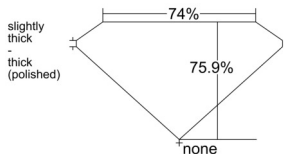

GIA®

FACSIMILE

GIA REPORT 6531174818

Verify this report at GIA.edu

GIA NATURAL DIAMOND DOSSIER®

August 20, 2025
GIA Report Number 6531174818
Shape and Cutting Style ..... Square Modified Brilliant
Measurements ..... 4.25 x 4.12 x 3.13 mm

GRADING RESULTS

Carat Weight ..... 0.46 carat
Color Grade ..... G
Clarity Grade VS1

ADDITIONAL GRADING INFORMATION

Polish ..... Excellent
Symmetry ..... Very Good
Fluorescence ..... None
Clarity Characteristics ..... Cloud
Inscription(s): GIA 6531174818

PROPORTIONS

Profile not to actual proportions

GRADING SCALES

GIA COLOR SCALE		GIA CLARITY SCALE			
COLORLESS	D	VERY VERY SLIGHTLY INCLUDED	FLAWLESS		
	E		INTERNALLY FLAWLESS		
	F		VVS₁		
	NEAR COLORLESS	G	VERY SLIGHTLY INCLUDED	VVS₂	
		H		VS₁	
		FAINT	I	SLIGHTLY INCLUDED	VS₂
			J		SI₁
			K		SI₂
	LIGHT	L	INCLUDED	I₁	
		M		I₂	
N		I₃			
O					
P					
Q					
R