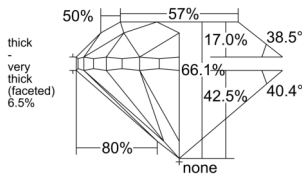

GIA®

FACSIMILE

GIA REPORT 6531193504

Verify this report at GIA.edu

GIA NATURAL DIAMOND DOSSIER®

August 23, 2025
GIA Report Number 6531193504
Shape and Cutting Style ..... Round Brilliant
Measurements ..... 4.83 - 4.87 x 3.21 mm

GRADING RESULTS

Carat Weight ..... 0.50 carat
Color Grade ..... D
Clarity Grade VS1
Cut Grade ..... Good

ADDITIONAL GRADING INFORMATION

Polish ..... Very Good
Symmetry ..... Very Good
Fluorescence ..... Very Strong Blue
Clarity Characteristics..... Indented Natural, Pinpoint
Inspection(s): GIA 6531193504

PROPORTIONS

GRADING SCALES

GIA COLOR SCALE

COLORLESS	D
	E
	F
	G
	H
	I
	J
NEAR COLORLESS	K
	L
FAIN	M
	N
	O
	P
VERY LIGHT	Q
	R
	S
	T
	U
	V
	W
	X
	Y
LIGHT	Z

GIA CLARITY SCALE

VERY VERY SLIGHTLY INCLUDED	FLAWLESS
	INTERNALLY FLAWLESS
VERY SLIGHTLY INCLUDED	VVS₁
	VVS₂
SLIGHTLY INCLUDED	VS₁
	VS₂
INCLUDED	SI₁
	SI₂
	I₁
	I₂
	I₃

GIA CUT SCALE

EXCELLENT
VERY GOOD
GOOD
FAIR
POOR