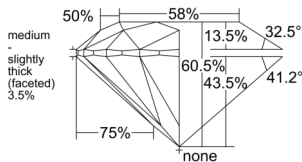

GIA®

FACSIMILE

GIA REPORT 6531213804

Verify this report at GIA.edu

GIA NATURAL DIAMOND DOSSIER®

August 25, 2025
GIA Report Number 6531213804
Shape and Cutting Style ..... Round Brilliant
Measurements ..... 5.16 - 5.19 x 3.13 mm

GRADING RESULTS

Carat Weight ..... 0.51 carat
Color Grade ..... G
Clarity Grade VVS1
Cut Grade ..... Excellent

ADDITIONAL GRADING INFORMATION

Polish ..... Excellent
Symmetry ..... Excellent
Fluorescence ..... None
Clarity Characteristics ..... Feather
Inscription(s): GIA 6531213804

PROPORTIONS

Profile to actual proportions

GRADING SCALES

GIA COLOR SCALE

COLORLESS	D
	E
	F
	G
	H
	I
	J
NEAR COLORLESS	K
	L
Faint	M
	N
	O
	P
	Q
Very Light	R
	S
	T
	U
	V
	W
	X
	Y
Light	Z

GIA CLARITY SCALE

FLAWLESS	VERY VERY SLIGHTLY INCLUDED	VS₁	VS₂	SL₁	SL₂	I₁	I₂	I₃			
									VERY SLIGHTLY INCLUDED	SLIGHTLY INCLUDED	INCLUDED

GIA CUT SCALE

EXCELLENT
VERY GOOD
GOOD
FAIR
POOR