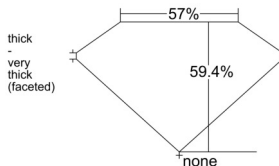

GIA®

FACSIMILE

GIA REPORT 6531215483

Verify this report at gia.edu

GIA NATURAL DIAMOND DOSSIER®

August 25, 2025
GIA Report Number 6531215483
Shape and Cutting Style ..... Heart Brilliant
Measurements ..... 5.20 x 6.22 x 3.70 mm

GRADING RESULTS

Carat Weight ..... 0.71 carat
Color Grade ..... E
Clarity Grade VS2

ADDITIONAL GRADING INFORMATION

Polish ..... Excellent
Symmetry ..... Excellent
Fluorescence ..... None
Clarity Characteristics ..... Feather, Crystal
Inscription(s): GIA 6531215483

PROPORTIONS

Profile not to actual proportions

GRADING SCALES

GIA COLOR SCALE		GIA CLARITY SCALE			
COLORLESS	D	VERY VERY SLIGHTLY INCLUDED	FLAWLESS		
	E		INTERNALLY FLAWLESS		
	F	VERY SLIGHTLY INCLUDED	VVS₁		
	G		VVS₂		
	H		VS₁		
	NEAR COLORLESS	I	SLIGHTLY INCLUDED	VS₂	
		J		SI₁	
		FAINT	K	INCLUDED	SI₂
			L		I₁
			M		I₂
VERT LIGHT	N	LIGHT	I₃		
	O				
	P				
	Q				
	R				
	S