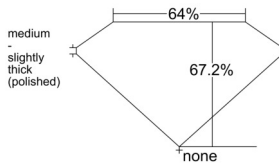

GIA®

FACSIMILE

GIA REPORT 6531285060

Verify this report at GIA.edu

GIA NATURAL DIAMOND DOSSIER®

September 03, 2025
GIA Report Number 6531285060
Shape and Cutting Style ..... **Cut-Cornered Rectangular Modified Brilliant**
Measurements ..... 5.23 x 4.14 x 2.79 mm

GRADING RESULTS

Carat Weight ..... 0.52 carat
Color Grade ..... D
Clarity Grade VS1

ADDITIONAL GRADING INFORMATION

Polish ..... Excellent
Symmetry ..... Very Good
Fluorescence ..... None
Clarity Characteristics..... Crystal, Cloud, Feather, Pinpoint
Inscription(s): GIA 6531285060

PROPORTIONS

Profile not to actual proportions

GRADING SCALES

GIA COLOR SCALE		GIA CLARITY SCALE			
COLORLESS	D	VERY VERY SLIGHTLY INCLUDED	FLAWLESS		
	E		INTERNALLY FLAWLESS		
	F	VERY SLIGHTLY INCLUDED	VVS₁		
	G		VVS₂		
	H		VS₁		
	NEAR COLORLESS	I	SLIGHTLY INCLUDED	VS₂	
		J		SI₁	
		FAINT	K	INCLUDED	SI₂
			L		I₁
			M		I₂
VERT LIGHT	N	LIGHT	I₃		
	O				
	P				
	Q				
	R