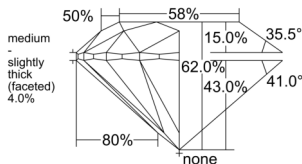

GIA®

FACSIMILE

GIA REPORT 6531291348

Verify this report at GIA.edu

GIA NATURAL DIAMOND DOSSIER®

September 02, 2025
GIA Report Number 6531291348
Shape and Cutting Style ..... Round Brilliant
Measurements ..... 3.98 - 4.00 x 2.48 mm

GRADING RESULTS

Carat Weight ..... 0.24 carat
Color Grade ..... D
Clarity Grade VS2
Cut Grade ..... Excellent

ADDITIONAL GRADING INFORMATION

Polish ..... Excellent
Symmetry ..... Excellent
Fluorescence ..... None
Clarity Characteristics ..... Cloud, Crystal
Inscription(s): GIA 6531291348

PROPORTIONS

GRADING SCALES

GIA COLOR SCALE	GIA CLARITY SCALE	GIA CUT SCALE	
D	FLAWLESS	EXCELLENT	
E	INTERNALLY FLAWLESS		
F		VVS₁	VERY GOOD
G	VVS₂		
H	VS₁	GOOD	
I	VS₂		
J	SI₁	FAIR	
K	SI₂		
L	I₁	POOR	
M	I₂		
N	I₃		
O			
P			
Q			
R			
S			
T			
U			
V			
W			
X			
Y			
Z