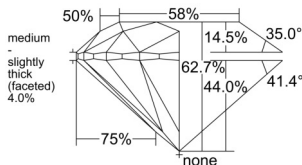

GIA®

FACSIMILE

GIA REPORT 6531303724

Verify this report at GIA.edu

GIA NATURAL DIAMOND DOSSIER®

September 03, 2025
GIA Report Number 6531303724
Shape and Cutting Style ..... Round Brilliant
Measurements ..... 5.71 - 5.75 x 3.59 mm

GRADING RESULTS

Carat Weight ..... 0.73 carat
Color Grade ..... J
Clarity Grade VS2
Cut Grade ..... Excellent

ADDITIONAL GRADING INFORMATION

Polish ..... Excellent
Symmetry ..... Excellent
Fluorescence ..... Medium Blue
Clarity Characteristics ..... Crystal, Cloud
Inscription(s): GIA 6531303724

PROPORTIONS

Profile to actual proportions