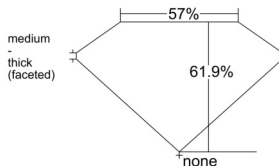

GIA®

FACSIMILE

GIA REPORT 6531315243

Verify this report at GIA.edu

GIA NATURAL DIAMOND DOSSIER®

September 05, 2025
GIA Report Number 6531315243
Shape and Cutting Style ..... Heart Brilliant
Measurements ..... 4.75 x 5.56 x 3.44 mm

GRADING RESULTS

Carat Weight ..... 0.53 carat
Color Grade I
Clarity Grade VS2

ADDITIONAL GRADING INFORMATION

Polish ..... Excellent
Symmetry ..... Excellent
Fluorescence ..... None
Clarity Characteristics ..... Feather
Inscription(s): GIA 6531315243

PROPORTIONS

Profile not to actual proportions

GRADING SCALES

GIA COLOR SCALE		GIA CLARITY SCALE			
COLORLESS	D	VERY VERY SLIGHTLY INCLUDED	FLAWLESS		
	E		INTERNALLY FLAWLESS		
	F	VERY SLIGHTLY INCLUDED	VVS₁		
	G		VVS₂		
	H		VS₁		
	NEAR COLORLESS	I	SLIGHTLY INCLUDED	VS₂	
		J		SI₁	
		FAINT	K	INCLUDED	SI₂
			L		I₁
			M		I₂
VERTICALLY LIGHT	N	LIGHT	I₃		
	O				
	P				
	Q				
	R