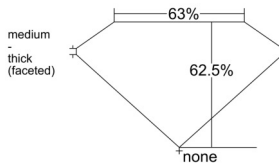

GIA®

FACSIMILE

GIA REPORT 6531332912

Verify this report at GIA.edu

GIA NATURAL DIAMOND DOSSIER®

September 05, 2025
GIA Report Number 6531332912
Shape and Cutting Style ..... Pear Brilliant
Measurements ..... 6.26 x 4.16 x 2.60 mm

GRADING RESULTS

Carat Weight ..... 0.40 carat
Color Grade ..... F
Clarity Grade VS1

ADDITIONAL GRADING INFORMATION

Polish ..... Excellent
Symmetry ..... Very Good
Fluorescence ..... None
Clarity Characteristics..... Crystal, Needle, Cloud, Pinpoint
Inscription(s): GIA 6531332912

PROPORTIONS

Profile not to actual proportions

GRADING SCALES

GIA COLOR SCALE		GIA CLARITY SCALE			
COLORLESS	D	VERY VERY SLIGHTLY INCLUDED	FLAWLESS		
	E		INTERNALLY FLAWLESS		
	F	VERY SLIGHTLY INCLUDED	VVS₁		
	G		VVS₂		
	H		VS₁		
	NEAR COLORLESS	I	SLIGHTLY INCLUDED	VS₂	
		J		SI₁	
		FAINT	K	INCLUDED	SI₂
			L		I₁
			M		I₂
VERTICALLY LIGHT	N	I₃			
	O				
	P				
	Q				
	R				
LIGHT	S				
	T				
	U				
	V				
	W				
X					
Y					
Z