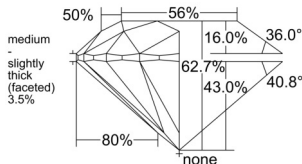

GIA®

FACSIMILE

GIA REPORT 6531333858

Verify this report at GIA.edu

GIA NATURAL DIAMOND DOSSIER®

September 05, 2025
GIA Report Number 6531333858
Shape and Cutting Style ..... Round Brilliant
Measurements ..... 5.74 - 5.78 x 3.61 mm

GRADING RESULTS

Carat Weight ..... 0.74 carat
Color Grade ..... E
Clarity Grade VVS1
Cut Grade ..... Excellent

ADDITIONAL GRADING INFORMATION

Polish ..... Excellent
Symmetry ..... Excellent
Fluorescence ..... Strong Blue
Clarity Characteristics..... Pinpoint, Indented Natural, Feather,
Surface Graining

Inscription(s): GIA 6531333858

PROPORTIONS

GRADING SCALES

GIA COLOR SCALE

COLORESS	D
	E
	F
	G
	H
	I
	J
NEAR COLORESS	K
	L
FAINT	M
	N
	O
	P
	Q
	R
	S
	T
	U
	V
	W
	X
	Y
LIGHT	Z

GIA CLARITY SCALE

FLAWLESS	VERY VERY SLIGHTLY INCLUDED	VVS₁	VVS₂	VS₁	VS₂	SI₁	SI₂	I₁	I₂	I₃	
											VERY SLIGHTLY INCLUDED
INTERNALLY FLAWLESS	VERY SLIGHTLY INCLUDED										

GIA CUT SCALE

EXCELLENT
VERY GOOD
GOOD
FAIR
POOR