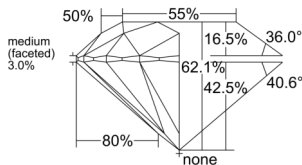

GIA®

FACSIMILE

GIA REPORT 6531340789

Verify this report at GIA.edu

GIA NATURAL DIAMOND DOSSIER®

September 08, 2025
GIA Report Number **6531340789**
Shape and Cutting Style ..... **Round Brilliant**
Measurements ..... **4.29 - 4.31 x 2.67 mm**

GRADING RESULTS

Carat Weight ..... **0.30 carat**
Color Grade ..... **E**
Clarity Grade **VVS1**
Cut Grade ..... **Excellent**

ADDITIONAL GRADING INFORMATION

Polish ..... **Excellent**
Symmetry ..... **Excellent**
Fluorescence ..... **None**
Clarity Characteristics..... **Cloud, Feather**
Inscription(s): **GIA 6531340789**

PROPORTIONS

Profile to actual proportions

GRADING SCALES

GIA COLOR SCALE	GIA CLARITY SCALE	GIA CUT SCALE	
D	FLAWLESS	EXCELLENT	
E	INTERNALLY FLAWLESS		
F		VVS₁	VERY GOOD
G	VVS₂		
H	VS₁	GOOD	
I	VS₂		
J	SI₁	FAIR	
K	SI₂		
L	I₁	POOR	
M	I₂		
N	I₃		
O			
P			
Q			
R			
S			
T			
U			
V			
W			
X			
Y			
Z