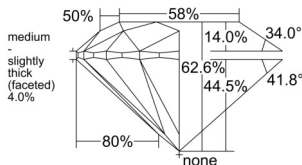

GIA®

FACSIMILE

GIA NATURAL DIAMOND DOSSIER®

September 17, 2025
GIA Report Number 6531347135
Shape and Cutting Style ..... Round Brilliant
Measurements ..... 5.38 - 5.41 x 3.38 mm

GRADING RESULTS

Carat Weight ..... 0.60 carat
Color Grade I
Clarity Grade VS1
Cut Grade ..... Excellent

ADDITIONAL GRADING INFORMATION

Polish ..... Excellent
Symmetry ..... Excellent
Fluorescence ..... None
Clarity Characteristics ..... Cloud
Inscription(s): GIA 6531347135

GIA REPORT 6531347135

Verify this report at GIA.edu

PROPORTIONS

Profile to actual proportions