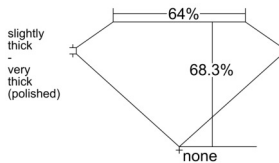

GIA®

FACSIMILE

GIA REPORT 6531358677

Verify this report at GIA.edu

GIA NATURAL DIAMOND DOSSIER®

September 10, 2025
GIA Report Number 6531358677
Shape and Cutting Style ..... **Cut-Cornered Rectangular Modified Brilliant**
Measurements ..... 5.34 x 4.18 x 2.85 mm

GRADING RESULTS

Carat Weight ..... 0.58 carat
Color Grade ..... H
Clarity Grade VS2

ADDITIONAL GRADING INFORMATION

Polish ..... Excellent
Symmetry ..... Excellent
Fluorescence ..... None
Clarity Characteristics ..... Crystal, Cloud
Inscription(s): GIA 6531358677

PROPORTIONS

Profile not to actual proportions

GRADING SCALES

GIA COLOR SCALE		GIA CLARITY SCALE			
COLORLESS	D	VERY VERY SLIGHTLY INCLUDED	FLAWLESS		
	E		INTERNALLY FLAWLESS		
	F	VERY SLIGHTLY INCLUDED	VVS₁		
	G		VVS₂		
	H		VS₁		
	NEAR COLORLESS	I	SLIGHTLY INCLUDED	VS₂	
		J		SI₁	
		FAINT	K	INCLUDED	SI₂
			L		I₁
			M		I₂
VERT LIGHT	N	LIGHT	I₃		
	O				
	P				
	Q				
	R