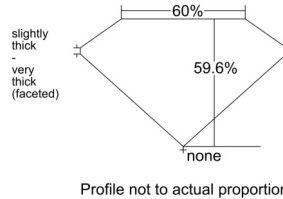

GIA®

FACSIMILE

GIA REPORT 6531373901

Verify this report at GIA.edu

GIA NATURAL DIAMOND DOSSIER®

September 10, 2025
GIA Report Number 6531373901
Shape and Cutting Style ..... Heart Brilliant
Measurements ..... 5.88 x 6.69 x 3.98 mm

GRADING RESULTS

Carat Weight ..... 0.90 carat
Color Grade ..... D
Clarity Grade VS1

ADDITIONAL GRADING INFORMATION

Polish ..... Excellent
Symmetry ..... Excellent
Fluorescence ..... None
Clarity Characteristics..... Crystal, Feather, Needle, Pinpoint
Inscription(s): GIA 6531373901

PROPORTIONS

GRADING SCALES

GIA COLOR SCALE		GIA CLARITY SCALE			
COLORLESS	D	VERY VERY SLIGHTLY INCLUDED	FLAWLESS		
	E		INTERNALLY FLAWLESS		
	F		VVS₁		
	NEAR COLORLESS	G	VVS₂		
		H	VERY SLIGHTLY INCLUDED	VS₁	
		I		VS₂	
		FAINT	J	SLIGHTLY INCLUDED	SI₁
			K		SI₂
	L		INCLUDED		I₁
	M			I₂	
VERT LIGHT	N		INCLUDED	I₃	
	O				
	P				
	Q				
	R				
LIGHT	S				
	T				
	U				
	V				
	W				
X					
Y					
Z