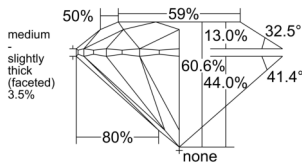

GIA®

FACSIMILE

GIA REPORT 6531385879

Verify this report at GIA.edu

GIA NATURAL DIAMOND DOSSIER®

September 12, 2025
GIA Report Number **6531385879**
Shape and Cutting Style ..... **Round Brilliant**
Measurements ..... **5.32 - 5.34 x 3.23 mm**

GRADING RESULTS

Carat Weight ..... **0.56 carat**
Color Grade ..... **G**
Clarity Grade **VVS2**
Cut Grade ..... **Excellent**

ADDITIONAL GRADING INFORMATION

Polish ..... **Excellent**
Symmetry ..... **Excellent**
Fluorescence ..... **None**
Clarity Characteristics..... **Pinpoint, Feather**
Inscription(s): **GIA 6531385879**

PROPORTIONS

Profile to actual proportions

GRADING SCALES

GIA COLOR SCALE

COLORED	D
	E
	F
	G
	H
	I
	J
NEAR COLORLESS	K
	L
Faint	M
	N
	O
	P
	R
	S
	T
	U
	V
	W
	X
	Y
Light	Z

GIA CLARITY SCALE

FLAWLESS	VERY VERY SLIGHTLY INCLUDED	VS₁	VS₂	VS₁	VS₂	SI₁	SI₂	I₁	I₂	I₃		
											FLAWLESS	INTERNALLY FLAWLESS

GIA CUT SCALE

EXCELLENT
VERY GOOD
GOOD
FAIR
POOR