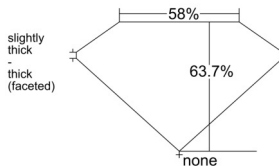

GIA®

FACSIMILE

GIA REPORT 6531392378

Verify this report at GIA.edu

GIA NATURAL DIAMOND DOSSIER®

September 11, 2025
GIA Report Number 6531392378
Shape and Cutting Style ..... Pear Brilliant
Measurements ..... 6.73 x 4.46 x 2.84 mm

GRADING RESULTS

Carat Weight ..... 0.51 carat
Color Grade ..... F
Clarity Grade SI2

ADDITIONAL GRADING INFORMATION

Polish ..... Excellent
Symmetry ..... Excellent
Fluorescence ..... None
Clarity Characteristics ..... Crystal
Inscription(s): GIA 6531392378

PROPORTIONS

Profile not to actual proportions

GRADING SCALES

GIA COLOR SCALE		GIA CLARITY SCALE			
COLORLESS	D	VERY VERY SLIGHTLY INCLUDED	FLAWLESS		
	E		INTERNALLY FLAWLESS		
	F	VERY SLIGHTLY INCLUDED	VVS₁		
	G		VVS₂		
	H		VS₁		
	NEAR COLORLESS	I	SLIGHTLY INCLUDED	VS₂	
		J		SI₁	
		FAINT	K	INCLUDED	SI₂
			L		I₁
			M		I₂
VERT LIGHT	N	Z	I₃		
	O				
	P				
	Q				
	R				
LIGHT	S				
	T				
	U				
	V				
	W				
	X				
	Y