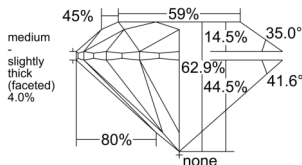

GIA®

FACSIMILE

GIA REPORT 6531405141

Verify this report at GIA.edu

GIA NATURAL DIAMOND DOSSIER®

September 13, 2025
GIA Report Number 6531405141
Shape and Cutting Style ..... Round Brilliant
Measurements ..... 5.33 - 5.37 x 3.36 mm

GRADING RESULTS

Carat Weight ..... 0.60 carat
Color Grade ..... H
Clarity Grade VS2
Cut Grade ..... Excellent

ADDITIONAL GRADING INFORMATION

Polish ..... Excellent
Symmetry ..... Excellent
Fluorescence ..... None
Clarity Characteristics ..... Crystal
Inscription(s): GIA 6531405141

PROPORTIONS

Profile to actual proportions