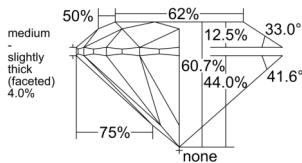

GIA®

FACSIMILE

GIA REPORT 6531428706

Verify this report at GIA.edu

GIA NATURAL DIAMOND DOSSIER®

September 16, 2025
GIA Report Number 6531428706
Shape and Cutting Style ..... Round Brilliant
Measurements ..... 5.97 - 6.01 x 3.63 mm

GRADING RESULTS

Carat Weight ..... 0.80 carat
Color Grade ..... E
Clarity Grade VVS1
Cut Grade ..... Excellent

ADDITIONAL GRADING INFORMATION

Polish ..... Excellent
Symmetry ..... Excellent
Fluorescence ..... None
Clarity Characteristics ..... Pinpoint, Feather
Inscription(s): GIA 6531428706

PROPORTIONS

Profile to actual proportions

GRADING SCALES

GIA COLOR SCALE	GIA CLARITY SCALE	GIA CUT SCALE	
D	FLAWLESS	EXCELLENT	
E	INTERNALLY FLAWLESS		
F		VVS₁	VERY GOOD
G	VVS₂		
H	VS₁	GOOD	
I	VS₂		
J	SI₁	FAIR	
K	SI₂		
L	I₁	POOR	
M	I₂		
N	I₃		
O			
P			
Q			
R			
S			
T			
U			
V			
W			
X			
Y			
Z