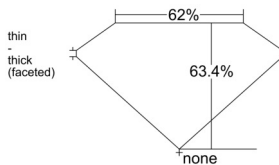

GIA®

FACSIMILE

GIA REPORT 6531433879

Verify this report at GIA.edu

GIA NATURAL DIAMOND DOSSIER®

September 15, 2025
GIA Report Number 6531433879
Shape and Cutting Style ..... Marquise Brilliant
Measurements ..... 6.75 x 3.65 x 2.31 mm

GRADING RESULTS

Carat Weight ..... 0.32 carat
Color Grade ..... D
Clarity Grade VVS2

ADDITIONAL GRADING INFORMATION

Polish ..... Excellent
Symmetry ..... Very Good
Fluorescence ..... None
Clarity Characteristics ..... Pinpoint, Indented Natural
Inscription(s): GIA 6531433879

PROPORTIONS

Profile not to actual proportions

GRADING SCALES

GIA COLOR SCALE		GIA CLARITY SCALE			
COLORLESS	D	VERY VERY SLIGHTLY INCLUDED	FLAWLESS		
	E		INTERNALLY FLAWLESS		
	F	VERY SLIGHTLY INCLUDED	VVS₁		
	G		VVS₂		
	H		VS₁		
	NEAR COLORLESS	I	SLIGHTLY INCLUDED	VS₂	
		J		SI₁	
		FAINT	K	INCLUDED	SI₂
			L		I₁
			M		I₂
VERT LIGHT	N	INCLUDED	I₃		
	O				
	P				
	Q				
	R				
LIGHT	S				
	T				
	U				
	V				
	W				
X					
Y					
Z