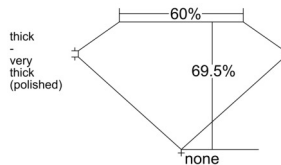

GIA®

FACSIMILE

GIA REPORT 6531435783

Verify this report at GIA.edu

GIA NATURAL DIAMOND DOSSIER®

September 17, 2025
GIA Report Number 6531435783
Shape and Cutting Style ..... Emerald Cut
Measurements ..... 5.55 x 3.88 x 2.70 mm

GRADING RESULTS

Carat Weight ..... 0.60 carat
Color Grade ..... E
Clarity Grade VS2

ADDITIONAL GRADING INFORMATION

Polish ..... Excellent
Symmetry ..... Very Good
Fluorescence ..... None
Clarity Characteristics ..... Crystal
Inscription(s): GIA 6531435783

PROPORTIONS

Profile not to actual proportions

GRADING SCALES

GIA COLOR SCALE		GIA CLARITY SCALE			
COLORLESS	D	VERY VERY SLIGHTLY INCLUDED	FLAWLESS		
	E		INTERNALLY FLAWLESS		
	F	VERY SLIGHTLY INCLUDED	VVS₁		
	G		VVS₂		
	H		VS₁		
	NEAR COLORLESS	I	SLIGHTLY INCLUDED	VS₂	
		J		SI₁	
		FAINT	K	INCLUDED	SI₂
			L		I₁
	M		I₂		
VERTICALLY LIGHT	N		INCLUDED	I₃	
	O				
	P				
	Q				
LIGHT	R				
	S				
	T				
	U				
	V				
	Z