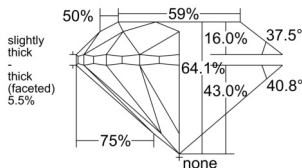

GIA®

FACSIMILE

GIA REPORT 6531456445

Verify this report at GIA.edu

GIA NATURAL DIAMOND DOSSIER®

September 17, 2025
GIA Report Number 6531456445
Shape and Cutting Style ..... Round Brilliant
Measurements ..... 5.51 - 5.55 x 3.54 mm

GRADING RESULTS

Carat Weight ..... 0.70 carat
Color Grade ..... G
Clarity Grade VVS1
Cut Grade ..... Very Good

ADDITIONAL GRADING INFORMATION

Polish ..... Excellent
Symmetry ..... Very Good
Fluorescence ..... Strong Blue
Clarity Characteristics ..... Pinpoint, Indented Natural
Inscription(s): GIA 6531456445

PROPORTIONS

Profile to actual proportions

GRADING SCALES

GIA COLOR SCALE	GIA CLARITY SCALE	GIA CUT SCALE	
D	FLAWLESS	EXCELLENT	
E	INTERNALLY FLAWLESS		
F		VVS₁	VERY GOOD
G	VVS₂		
H	VS₁	GOOD	
I	VS₂		
J	SI₁	FAIR	
K	SI₂		
L	I₁	POOR	
M			
N			
O	I₂		
P			
Q			
R	I₃		
S			
T			
U			
V			
W			
X			
Y			
Z