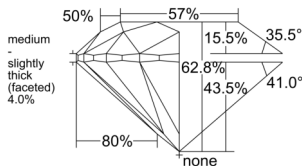

GIA®

FACSIMILE

GIA REPORT 6531460571

Verify this report at GIA.edu

GIA NATURAL DIAMOND DOSSIER®

September 17, 2025
GIA Report Number 6531460571
Shape and Cutting Style ..... Round Brilliant
Measurements ..... 4.99 - 5.06 x 3.16 mm

GRADING RESULTS

Carat Weight ..... 0.50 carat
Color Grade ..... G
Clarity Grade VS1
Cut Grade ..... Excellent

ADDITIONAL GRADING INFORMATION

Polish ..... Excellent
Symmetry ..... Very Good
Fluorescence ..... None
Clarity Characteristics ..... Cloud, Feather
Inscription(s): GIA 6531460571

PROPORTIONS

GRADING SCALES

GIA COLOR SCALE	GIA CLARITY SCALE	GIA CUT SCALE	
D	FLAWLESS	EXCELLENT	
E	INTERNALLY FLAWLESS		
F		VVS₁	VERY GOOD
G	VVS₂		
H	VS₁	GOOD	
I	VS₂		
J	SI₁	FAIR	
K	SI₂		
L	I₁	POOR	
M			
N			
O	I₂		
P			
Q			
R	I₃		
S			
T			
U			
V			
W			
X			
Y			
Z