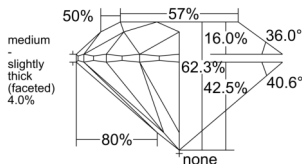

GIA®

FACSIMILE

GIA REPORT 6531464431

Verify this report at GIA.edu

GIA NATURAL DIAMOND DOSSIER®

September 18, 2025
GIA Report Number 6531464431
Shape and Cutting Style ..... Round Brilliant
Measurements ..... 5.63 - 5.66 x 3.52 mm

GRADING RESULTS

Carat Weight ..... 0.70 carat
Color Grade ..... D
Clarity Grade VS1
Cut Grade ..... Excellent

ADDITIONAL GRADING INFORMATION

Polish ..... Excellent
Symmetry ..... Excellent
Fluorescence ..... Faint
Clarity Characteristics ..... Crystal
Inscription(s): GIA 6531464431

PROPORTIONS

GRADING SCALES

GIA COLOR SCALE

COLOREDNESS	D
	E
	F
	G
	H
	I
	J
NEAR COLORLESS	K
	L
	M
FAINTE	N
	O
	P
	Q
	R
	S
	T
	U
	V
	W
	X
	Y
LIGHT	Z

GIA CLARITY SCALE

VERY VERY SLIGHTLY INCLUDED	FLAWLESS
	INTERNALLY FLAWLESS
VERY SLIGHTLY INCLUDED	VVS₁
	VVS₂
SLIGHTLY INCLUDED	VS₁
	VS₂
INCLUDED	SI₁
	SI₂
INCLUDED	I₁
	I₂
	I₃

GIA CUT SCALE

EXCELLENT
VERY GOOD
GOOD
FAIR
POOR