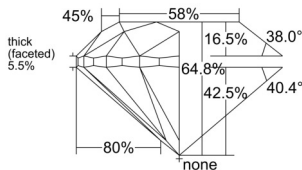

GIA®

FACSIMILE

GIA REPORT 6531464686

Verify this report at GIA.edu

GIA NATURAL DIAMOND DOSSIER®

September 18, 2025
GIA Report Number **6531464686**
Shape and Cutting Style ..... **Round Brilliant**
Measurements ..... **5.51 - 5.54 x 3.58 mm**

GRADING RESULTS

Carat Weight ..... **0.70 carat**
Color Grade ..... **G**
Clarity Grade **S11**
Cut Grade ..... **Very Good**

ADDITIONAL GRADING INFORMATION

Polish ..... **Excellent**
Symmetry ..... **Excellent**
Fluorescence ..... **None**
Clarity Characteristics..... **Twining Wisp, Crystal, Feather**
Inscription(s): **GIA 6531464686**

PROPORTIONS

Profile to actual proportions