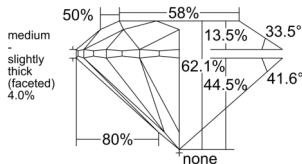

GIA®

FACSIMILE

GIA NATURAL DIAMOND DOSSIER®

October 03, 2025
GIA Report Number 6531474190
Shape and Cutting Style ..... Round Brilliant
Measurements ..... 5.08 - 5.10 x 3.16 mm

GRADING RESULTS

Carat Weight ..... 0.50 carat
Color Grade I
Clarity Grade VS1
Cut Grade ..... Excellent

ADDITIONAL GRADING INFORMATION

Polish ..... Excellent
Symmetry ..... Excellent
Fluorescence ..... None
Clarity Characteristics ..... Crystal, Cloud, Pinpoint
Inscription(s): GIA 6531474190

GIA REPORT 6531474190

Verify this report at GIA.edu

PROPORTIONS

Profile to actual proportions