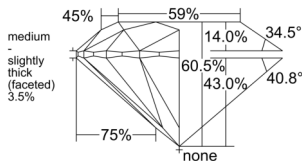

GIA®

FACSIMILE

GIA REPORT 6531480243

Verify this report at GIA.edu

GIA NATURAL DIAMOND DOSSIER®

September 22, 2025
GIA Report Number 6531480243
Shape and Cutting Style ..... Round Brilliant
Measurements ..... 5.17 - 5.20 x 3.14 mm

GRADING RESULTS

Carat Weight ..... 0.52 carat
Color Grade ..... H
Clarity Grade VS1
Cut Grade ..... Excellent

ADDITIONAL GRADING INFORMATION

Polish ..... Excellent
Symmetry ..... Excellent
Fluorescence ..... None
Clarity Characteristics ..... Feather, Pinpoint
Inscription(s): GIA 6531480243

PROPORTIONS

Profile to actual proportions

GRADING SCALES

GIA COLOR SCALE

COLORLESS	D
	E
	F
	G
	H
	I
	J
NEAR COLORLESS	K
	L
FAINT	M
	N
	O
	P
VERY LIGHT	Q
	R
	S
	T
	U
	V
	W
	X
	Y
LIGHT	Z

GIA CLARITY SCALE

FLAWLESS	INTERNAL FLAWLESS	
		FLAWLESS
VERY VERY SLIGHTLY INCLUDED	VVS₁	
	VVS₂	
VERY SLIGHTLY INCLUDED	VS₁	
	VS₂	
SLIGHTLY INCLUDED	SI₁	
	SI₂	
INCLUDED	I₁	
	I₂	
	I₃	

GIA CUT SCALE

EXCELLENT
VERY GOOD
GOOD
FAIR
POOR