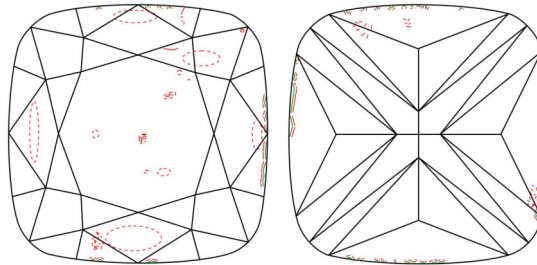

GIA NATURAL DIAMOND GRADING REPORT

November 14, 2025

GIA Report Number 6531489282

Shape and Cutting Style Cushion Modified Brilliant

Measurements 6.18 x 6.05 x 4.21 mm

GRADING RESULTS

Carat Weight 1.30 carat

Color Grade G

Clarity Grade S11

ADDITIONAL GRADING INFORMATION

Polish Excellent

Symmetry Very Good

Fluorescence None

Inscription(s): GIA 6531489282

Comments: Additional clouds are not shown. Pinpoints are not shown.

PROPORTIONS

Profile not to actual proportions

CLARITY CHARACTERISTICS

KEY TO SYMBOLS*

-  Cloud
-  Crystal
-  Indented Natural
-  Feather
-  Needle

* Red symbols denote internal characteristics (inclusions). Green or black symbols denote external characteristics (blemishes). Diagram is an approximate representation of the diamond, and symbols shown indicate type, position, and approximate size of clarity characteristics. All clarity characteristics may not be shown. Details of finish are not shown.