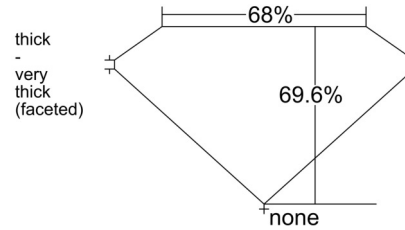

GIA NATURAL DIAMOND GRADING REPORT

November 14, 2025

GIA Report Number 6531489282

Shape and Cutting Style Cushion Modified Brilliant

Measurements 6.18 x 6.05 x 4.21 mm

GRADING RESULTS

Carat Weight 1.30 carat

Color Grade G

Clarity Grade S11

ADDITIONAL GRADING INFORMATION

Polish Excellent

Symmetry Very Good

Fluorescence None

Inscription(s): GIA 6531489282

Comments: Additional clouds are not shown. Pinpoints are not shown.

PROPORTIONS

Profile not to actual proportions

CLARITY CHARACTERISTICS

KEY TO SYMBOLS*

-  Cloud
-  Crystal
-  Indented Natural
-  Feather
-  Needle

* Red symbols denote internal characteristics (inclusions). Green or black symbols denote external characteristics (blemishes). Diagram is an approximate representation of the diamond, and symbols shown indicate type, position, and approximate size of clarity characteristics. All clarity characteristics may not be shown. Details of finish are not shown.