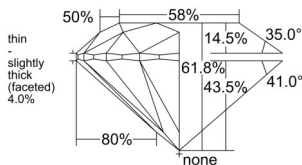

GIA®

FACSIMILE

GIA REPORT 6531510441

Verify this report at GIA.edu

GIA NATURAL DIAMOND DOSSIER®

September 23, 2025
GIA Report Number 6531510441
Shape and Cutting Style ..... Round Brilliant
Measurements ..... 3.93 - 3.96 x 2.44 mm

GRADING RESULTS

Carat Weight ..... 0.23 carat
Color Grade ..... H
Clarity Grade VVS2
Cut Grade ..... Excellent

ADDITIONAL GRADING INFORMATION

Polish ..... Excellent
Symmetry ..... Excellent
Fluorescence ..... Medium Blue
Clarity Characteristics ..... Feather, Pinpoint
Inscription(s): GIA 6531510441

PROPORTIONS

Profile to actual proportions

GRADING SCALES

GIA COLOR SCALE	GIA CLARITY SCALE	GIA CUT SCALE
COLOURLESS	FLAWLESS	EXCELLENT
D	FLAWLESS	
E	INTERNALLY FLAWLESS	VERY GOOD
F	VVS₁	
G	VVS₂	GOOD
H	VS₁	
I	VS₂	FAIR
J	SI₁	
K	SI₂	POOR
L	I₁	
M	I₂	
N	I₃	
O		
P		
Q		
R		
S		
T		
U		
V		
W		
X		
Y		
Z