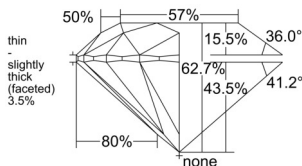

GIA®

FACSIMILE

GIA REPORT 6531527704

Verify this report at GIA.edu

GIA NATURAL DIAMOND DOSSIER®

September 24, 2025
GIA Report Number 6531527704
Shape and Cutting Style ..... Round Brilliant
Measurements ..... 4.63 - 4.65 x 2.91 mm

GRADING RESULTS

Carat Weight ..... 0.38 carat
Color Grade I
Clarity Grade VS1
Cut Grade ..... Excellent

ADDITIONAL GRADING INFORMATION

Polish ..... Excellent
Symmetry ..... Excellent
Fluorescence ..... None
Clarity Characteristics..... Crystal, Pinpoint, Cloud
Inscription(s): GIA 6531527704

PROPORTIONS

GRADING SCALES

GIA COLOR SCALE	GIA CLARITY SCALE	GIA CUT SCALE	
D	FLAWLESS	EXCELLENT	
E	INTERNALLY FLAWLESS		
F		VVS₁	VERY GOOD
G	VVS₂		
H	VS₁	GOOD	
I	VS₂		
J	SI₁	FAIR	
K	SI₂		
L	I₁	POOR	
M	I₂		
N	I₃		
O			
P			
Q			
R			
S			
T			
U			
V			
W			
X			
Y			
Z