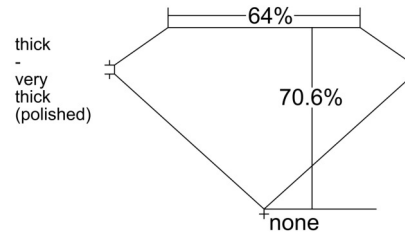

GIA NATURAL DIAMOND GRADING REPORT

September 27, 2025

GIA Report Number 6531529266

Shape and Cutting Style Square Emerald Cut

Measurements 5.77 x 5.60 x 3.96 mm

GRADING RESULTS

Carat Weight 1.20 carat

Color Grade D

Clarity Grade VS1

ADDITIONAL GRADING INFORMATION

Polish Excellent

Symmetry Excellent

Fluorescence Medium Blue

Inscription(s): GIA 6531529266

Comments: Surface graining is not shown.

PROPORTIONS

Profile not to actual proportions

CLARITY CHARACTERISTICS

KEY TO SYMBOLS*

- Cavity
- Feather
- Pinpoint
- Indented Natural

* Red symbols denote internal characteristics (inclusions). Green or black symbols denote external characteristics (blemishes). Diagram is an approximate representation of the diamond, and symbols shown indicate type, position, and approximate size of clarity characteristics. All clarity characteristics may not be shown. Details of finish are not shown.