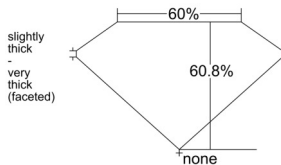

GIA®

FACSIMILE

GIA REPORT 6531537406

Verify this report at GIA.edu

GIA NATURAL DIAMOND DOSSIER®

October 17, 2025
GIA Report Number 6531537406
Shape and Cutting Style ..... Pear Brilliant
Measurements ..... 8.23 x 5.50 x 3.35 mm

GRADING RESULTS

Carat Weight ..... 0.90 carat
Color Grade ..... G
Clarity Grade VS2

ADDITIONAL GRADING INFORMATION

Polish ..... Very Good
Symmetry ..... Good
Fluorescence ..... Medium Blue
Clarity Characteristics..... Feather, Cloud, Crystal, Cavity
Inscription(s): GIA 6531537406

PROPORTIONS

Profile not to actual proportions

GRADING SCALES

GIA COLOR SCALE		GIA CLARITY SCALE		
COLORLESS	D	VERY VERY SLIGHTLY INCLUDED	FLAWLESS	
	E		INTERNALLY FLAWLESS	
	F		VVS₁	
	NEAR COLORLESS	G	VVS₂	
		H	VERY SLIGHTLY INCLUDED	VS₁
		I		VS₂
		J	SLIGHTLY INCLUDED	SI₁
	K	SI₂		
	L	I₁		
	FAINT	M	INCLUDED	I₂
N		I₃		
O		LIGHT		
P				
Q				
R				
S				
T				
VERY LIGHT	U			
	V			
	W			
	X			
COLORLESS	Y			
	Z