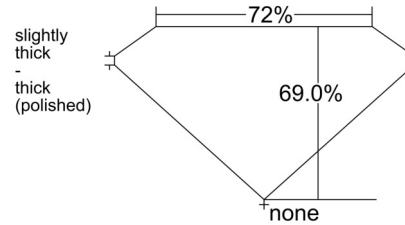

GIA NATURAL DIAMOND GRADING REPORT

September 26, 2025

GIA Report Number ..... 6531546358

Shape and Cutting Style ..... Square Modified Brilliant

Measurements ..... 6.55 x 6.51 x 4.49 mm

GRADING RESULTS

Carat Weight ..... 1.70 carat

Color Grade ..... H

Clarity Grade ..... VS1

ADDITIONAL GRADING INFORMATION

Polish ..... Excellent

Symmetry ..... Excellent

Fluorescence ..... None

Inscription(s): GIA 6531546358

**Comments:** Additional pinpoints are not shown. Internal graining is not shown.

PROPORTIONS

Profile not to actual proportions

CLARITY CHARACTERISTICS

KEY TO SYMBOLS\*

- Feather
- Cloud
- Pinpoint

\* Red symbols denote internal characteristics (inclusions). Green or black symbols denote external characteristics (blemishes). Diagram is an approximate representation of the diamond, and symbols shown indicate type, position, and approximate size of clarity characteristics. All clarity characteristics may not be shown. Details of finish are not shown.