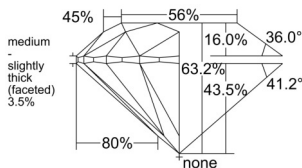

GIA®

FACSIMILE

GIA REPORT 6531550392

Verify this report at GIA.edu

GIA NATURAL DIAMOND DOSSIER®

September 26, 2025
GIA Report Number 6531550392
Shape and Cutting Style ..... Round Brilliant
Measurements ..... 5.34 - 5.38 x 3.39 mm

GRADING RESULTS

Carat Weight ..... 0.60 carat
Color Grade ..... G
Clarity Grade VS2
Cut Grade ..... Excellent

ADDITIONAL GRADING INFORMATION

Polish ..... Excellent
Symmetry ..... Excellent
Fluorescence ..... None
Clarity Characteristics..... Feather, Crystal, Cloud
Inscription(s): GIA 6531550392

PROPORTIONS

GRADING SCALES

GIA COLOR SCALE	GIA CLARITY SCALE	GIA CUT SCALE	
D	FLAWLESS	EXCELLENT	
E	INTERNALLY FLAWLESS		
F		VVS₁	VERY GOOD
G	VVS₂		
H	VS₁	GOOD	
I	VS₂		
J	SI₁	FAIR	
K	SI₂		
L	I₁	POOR	
M			
N			
O	I₂		
P			
Q			
R	I₃		
S			
T			
U			
V			
W			
X			
Y			
Z