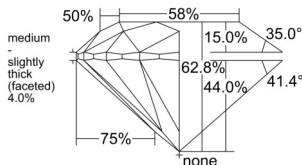

GIA®

FACSIMILE

GIA REPORT 6531563866

Verify this report at GIA.edu

GIA NATURAL DIAMOND DOSSIER®

October 15, 2025
GIA Report Number 6531563866
Shape and Cutting Style ..... Round Brilliant
Measurements ..... 5.63 - 5.67 x 3.55 mm

GRADING RESULTS

Carat Weight ..... 0.70 carat
Color Grade I
Clarity Grade VS1
Cut Grade ..... Excellent

ADDITIONAL GRADING INFORMATION

Polish ..... Excellent
Symmetry ..... Excellent
Fluorescence ..... None
Clarity Characteristics ..... Feather, Cloud
Inscription(s): GIA 6531563866

PROPORTIONS

Profile to actual proportions