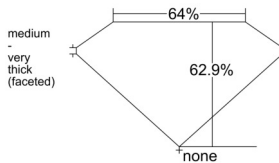

GIA®

FACSIMILE

GIA REPORT 6531590258

Verify this report at GIA.edu

GIA NATURAL DIAMOND DOSSIER®

September 30, 2025
GIA Report Number 6531590258
Shape and Cutting Style ..... Pear Brilliant
Measurements ..... 5.83 x 3.67 x 2.31 mm

GRADING RESULTS

Carat Weight ..... 0.30 carat
Color Grade ..... F
Clarity Grade SI1

ADDITIONAL GRADING INFORMATION

Polish ..... Excellent
Symmetry ..... Very Good
Fluorescence ..... Faint
Clarity Characteristics ..... Crystal
Inscription(s): GIA 6531590258

PROPORTIONS

Profile not to actual proportions

GRADING SCALES

GIA COLOR SCALE		GIA CLARITY SCALE			
COLORLESS	D	VERY VERY SLIGHTLY INCLUDED	FLAWLESS		
	E		INTERNALLY FLAWLESS		
	F		VVS₁		
	NEAR COLORLESS	G	VERY SLIGHTLY INCLUDED	VVS₂	
		H		VS₁	
		FANT	I	SLIGHTLY INCLUDED	VS₂
			J		SI₁
	LIGHT	K	INCLUDED	SI₂	
		L		I₁	
		M		I₂	
N		I₃			
O					
P					
Q					
R