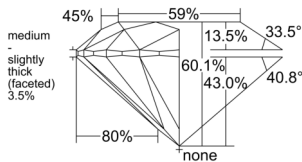

GIA®

FACSIMILE

GIA REPORT 6531594998

Verify this report at GIA.edu

GIA NATURAL DIAMOND DOSSIER®

September 30, 2025
GIA Report Number 6531594998
Shape and Cutting Style ..... Round Brilliant
Measurements ..... 4.01 - 4.03 x 2.41 mm

GRADING RESULTS

Carat Weight ..... 0.23 carat
Color Grade ..... D
Clarity Grade VS1
Cut Grade ..... Excellent

ADDITIONAL GRADING INFORMATION

Polish ..... Excellent
Symmetry ..... Excellent
Fluorescence ..... None
Clarity Characteristics ..... Crystal, Pinpoint
Inscription(s): GIA 6531594998

PROPORTIONS

Profile to actual proportions