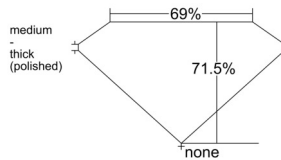

GIA®

FACSIMILE

GIA REPORT 6531603226

Verify this report at GIA.edu

GIA NATURAL DIAMOND DOSSIER®

October 01, 2025
GIA Report Number 6531603226
Shape and Cutting Style ..... Square Modified Brilliant
Measurements ..... 4.11 x 4.08 x 2.92 mm

GRADING RESULTS

Carat Weight ..... 0.41 carat
Color Grade I
Clarity Grade VVS1

ADDITIONAL GRADING INFORMATION

Polish ..... Excellent
Symmetry ..... Very Good
Fluorescence ..... None
Clarity Characteristics ..... Pinpoint
Inscription(s): GIA 6531603226

PROPORTIONS

Profile not to actual proportions

GRADING SCALES

GIA COLOR SCALE		GIA CLARITY SCALE				
COLORLESS	D	NEAR COLORLESS	FLAWLESS			
	E		INTERNALLY FLAWLESS			
	F		VERY VERY SLIGHTLY INCLUDED	VVS₁		
	G			VVS₂		
	H		VERY SLIGHTLY INCLUDED	VS₁		
	I			VS₂		
	J			SLIGHTLY INCLUDED	SI₁	
	K		SI₂			
	FAINT		L	VERT LIGHT	I₁	
			M		INCLUDED	I₂
N		I₃				
O		LIGHT				
P						
Q						
R						
COLORLESS		S				
	T					
	U					
	V					
	W					
	X					
	Y					
	Z