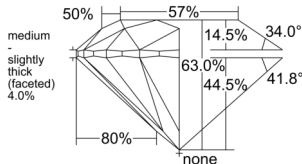

GIA®

FACSIMILE

GIA REPORT 6531604285

Verify this report at GIA.edu

GIA NATURAL DIAMOND DOSSIER®

October 01, 2025
GIA Report Number 6531604285
Shape and Cutting Style ..... Round Brilliant
Measurements ..... 4.90 - 4.93 x 3.10 mm

GRADING RESULTS

Carat Weight ..... 0.45 carat
Color Grade ..... D
Clarity Grade VS2
Cut Grade ..... Excellent

ADDITIONAL GRADING INFORMATION

Polish ..... Excellent
Symmetry ..... Excellent
Fluorescence ..... None
Clarity Characteristics ..... Crystal
Inscription(s): GIA 6531604285

PROPORTIONS

Profile to actual proportions

GRADING SCALES

GIA COLOR SCALE	GIA CLARITY SCALE	GIA CUT SCALE	
D	FLAWLESS	EXCELLENT	
E	INTERNALLY FLAWLESS		
F		VVS₁	VERY GOOD
G	VVS₂		
H	VS₁	GOOD	
I	VS₂		
J	SI₁	FAIR	
K	SI₂		
L	I₁	POOR	
M	I₂		
N	I₃		
O			
P			
Q			
R			
S			
T			
U			
V			
W			
X			
Y			
Z