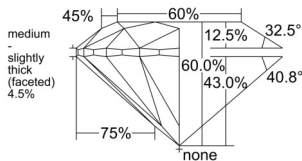

GIA®

FACSIMILE

GIA REPORT 6531610942

Verify this report at GIA.edu

GIA NATURAL DIAMOND DOSSIER®

October 03, 2025
GIA Report Number 6531610942
Shape and Cutting Style ..... Round Brilliant
Measurements ..... 4.32 - 4.34 x 2.60 mm

GRADING RESULTS

Carat Weight ..... 0.30 carat
Color Grade ..... F
Clarity Grade VS1
Cut Grade ..... Excellent

ADDITIONAL GRADING INFORMATION

Polish ..... Excellent
Symmetry ..... Excellent
Fluorescence ..... None
Clarity Characteristics ..... Feather, Cloud
Inscription(s): GIA 6531610942

PROPORTIONS

Profile to actual proportions

GRADING SCALES

GIA COLOR SCALE	GIA CLARITY SCALE	GIA CUT SCALE	
D	FLAWLESS	EXCELLENT	
E	INTERNALLY FLAWLESS		
F		VVS₁	VERY GOOD
G	VVS₂		
H	VS₁	GOOD	
I	VS₂		
J	SI₁	FAIR	
K	SI₂		
L	I₁	POOR	
M	I₂		
N	I₃		
O			
P			
Q			
R			
S			
T			
U			
V			
W			
X			
Y			
Z