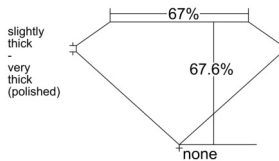

GIA®

FACSIMILE

GIA REPORT 6531641783

Verify this report at GIA.edu

GIA NATURAL DIAMOND DOSSIER®

October 07, 2025
GIA Report Number 6531641783
Shape and Cutting Style ..... Emerald Cut
Measurements ..... 4.78 x 3.46 x 2.34 mm

GRADING RESULTS

Carat Weight ..... 0.37 carat
Color Grade ..... F
Clarity Grade VS1

ADDITIONAL GRADING INFORMATION

Polish ..... Excellent
Symmetry ..... Excellent
Fluorescence ..... None
Clarity Characteristics ..... Cloud
Inscription(s): GIA 6531641783

PROPORTIONS

Profile not to actual proportions

GRADING SCALES

GIA COLOR SCALE		GIA CLARITY SCALE			
COLORLESS	D	VERY VERY SLIGHTLY INCLUDED	FLAWLESS		
	E		INTERNALLY FLAWLESS		
	F	VERY SLIGHTLY INCLUDED	VVS₁		
	G		VVS₂		
	H		VS₁		
	NEAR COLORLESS	I	SLIGHTLY INCLUDED	VS₂	
		J		SI₁	
		FAINT	K	INCLUDED	SI₂
			L		I₁
			M		I₂
VERT LIGHT	N	LIGHT	I₃		
	O				
	P				
	Q				
	R