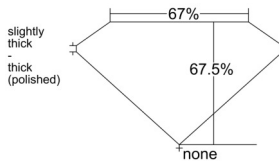

GIA®

FACSIMILE

GIA REPORT 6531646734

Verify this report at GIA.edu

GIA NATURAL DIAMOND DOSSIER®

October 07, 2025
GIA Report Number 6531646734
Shape and Cutting Style ..... Emerald Cut
Measurements ..... 5.76 x 4.06 x 2.74 mm

GRADING RESULTS

Carat Weight ..... 0.62 carat
Color Grade ..... D
Clarity Grade VS1

ADDITIONAL GRADING INFORMATION

Polish ..... Excellent
Symmetry ..... Excellent
Fluorescence ..... Medium Blue
Clarity Characteristics ..... Feather, Pinpoint
Inscription(s): GIA 6531646734

PROPORTIONS

Profile not to actual proportions

GRADING SCALES

GIA COLOR SCALE		GIA CLARITY SCALE			
COLORLESS	D	VERY VERY SLIGHTLY INCLUDED	FLAWLESS		
	E		INTERNALLY FLAWLESS		
	F	VERY SLIGHTLY INCLUDED	VS₁		
	G		VS₂		
	H		VS₁		
	NEAR COLORLESS	I	SLIGHTLY INCLUDED	VS₂	
		J		SI₁	
		FAINT	K	INCLUDED	SI₂
			L		I₁
			M		I₂
VERY LIGHT	N	LIGHT	I₃		
	O				
	P				
	Q				
	R