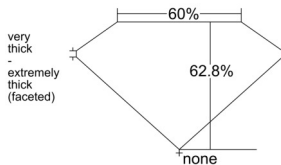

GIA®

FACSIMILE

GIA REPORT 6531648648

Verify this report at GIA.edu

GIA NATURAL DIAMOND DOSSIER®

October 09, 2025
GIA Report Number **6531648648**
Shape and Cutting Style ..... **Heart Brilliant**
Measurements ..... **5.01 x 6.03 x 3.79 mm**

GRADING RESULTS

Carat Weight ..... **0.70 carat**
Color Grade ..... **H**
Clarity Grade **VS1**

ADDITIONAL GRADING INFORMATION

Polish ..... **Excellent**
Symmetry ..... **Very Good**
Fluorescence ..... **Faint**
Clarity Characteristics ..... **Feather**
Inscription(s): **GIA 6531648648**

PROPORTIONS

Profile not to actual proportions

GRADING SCALES

GIA COLOR SCALE		GIA CLARITY SCALE			
COLORLESS	D	VERY VERY SLIGHTLY INCLUDED	FLAWLESS		
	E		INTERNALLY FLAWLESS		
	F	VERY SLIGHTLY INCLUDED	VVS₁		
	G		VVS₂		
	H		VS₁		
	NEAR COLORLESS	I	SLIGHTLY INCLUDED	VS₂	
		J		SI₁	
		FAINT	K	INCLUDED	SI₂
			L		I₁
			M		I₂
VERT LIGHT	N		INCLUDED	I₃	
	O				
	P				
	Q				
	R				
LIGHT	S				
	T				
	U				
	V				
	W				
	Z