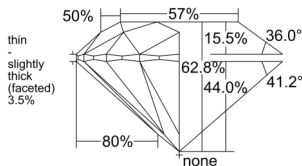

GIA®

FACSIMILE

GIA REPORT 6531650348

Verify this report at GIA.edu

GIA NATURAL DIAMOND DOSSIER®

October 07, 2025
GIA Report Number 6531650348
Shape and Cutting Style ..... Round Brilliant
Measurements ..... 5.53 - 5.56 x 3.48 mm

GRADING RESULTS

Carat Weight ..... 0.66 carat
Color Grade ..... G
Clarity Grade VVS2
Cut Grade ..... Excellent

ADDITIONAL GRADING INFORMATION

Polish ..... Excellent
Symmetry ..... Excellent
Fluorescence ..... None
Clarity Characteristics ..... Cloud, Pinpoint
Inscription(s): GIA 6531650348

PROPORTIONS

GRADING SCALES

GIA COLOR SCALE	GIA CLARITY SCALE	GIA CUT SCALE	
COLOURLESS D	FLAWLESS	EXCELLENT	
E	INTERNALLY FLAWLESS		
F		VVS₁	VERY GOOD
G	VVS₂		
H	VS₁	GOOD	
I	VS₂		
J	SI₁	FAIR	
K	SI₂		
L	I₁	POOR	
M			
N			
O	I₂		
P			
Q			
R	I₃		
S			
T			
U			
V			
W			
X			
Y			
Z