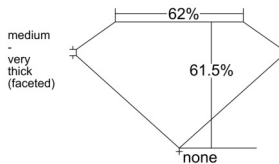

GIA®

FACSIMILE

GIA REPORT 6531668358

Verify this report at GIA.edu

GIA NATURAL DIAMOND DOSSIER®

October 08, 2025
GIA Report Number 6531668358
Shape and Cutting Style ..... Pear Brilliant
Measurements ..... 6.34 x 4.16 x 2.56 mm

GRADING RESULTS

Carat Weight ..... 0.40 carat
Color Grade ..... F
Clarity Grade VVS1

ADDITIONAL GRADING INFORMATION

Polish ..... Excellent
Symmetry ..... Very Good
Fluorescence ..... None
Clarity Characteristics ..... Pinpoint
Inscription(s): GIA 6531668358

PROPORTIONS

Profile not to actual proportions

GRADING SCALES

GIA COLOR SCALE		GIA CLARITY SCALE	
COLORLESS	D	VERY VERY SLIGHTLY INCLUDED	FLAWLESS
	E		INTERNALLY FLAWLESS
	F		VVS₁
	G		VVS₂
	H		VS₁
	I		VS₂
	J		SI₁
	K		SI₂
	L		I₁
	M		I₂
NEAR COLORLESS	N	SLIGHTLY INCLUDED	I₃
	O		
	P		
	Q		
FAINT	R		
	S		
	T		
	U		
VERT LIGHT	V		
	W		
	X		
	Y		
LIGHT	Z